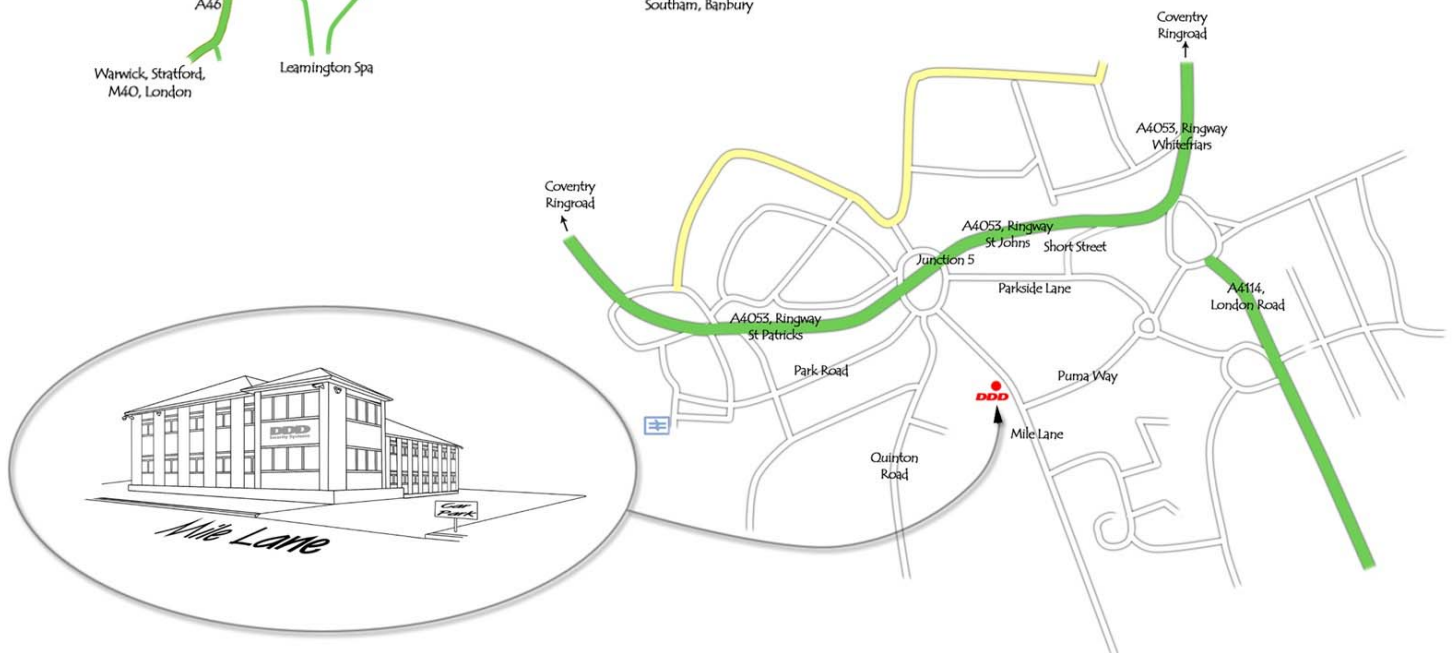

HOW TO FIND US

DIRECTIONS

Leave the Coventry Ring Road - A4053 (shown on the zoomed in map below) at junction 5.

Security House is situated on the right hand side, approximately 500 yards south along Mile Lane, at the first set of traffic lights.